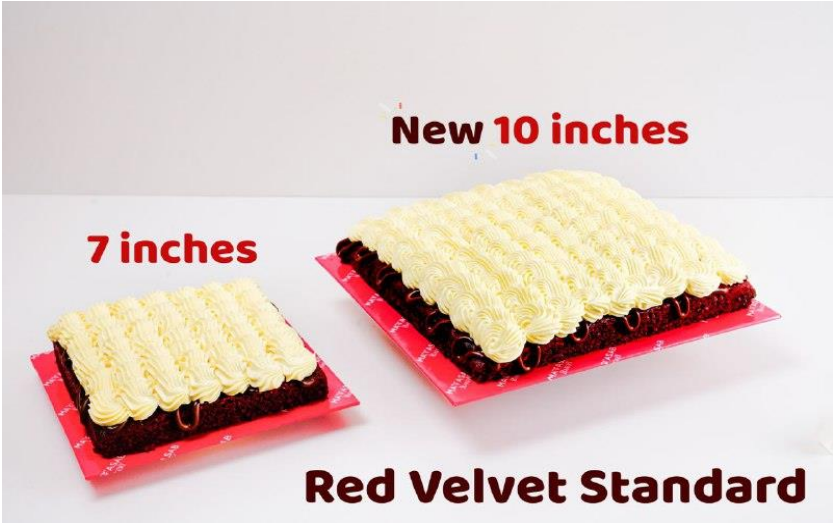

Red Velvet Cakes

Red Velvet Standard 7 inches RM40.00

Red Velvet Standard 10 inches RM75.00