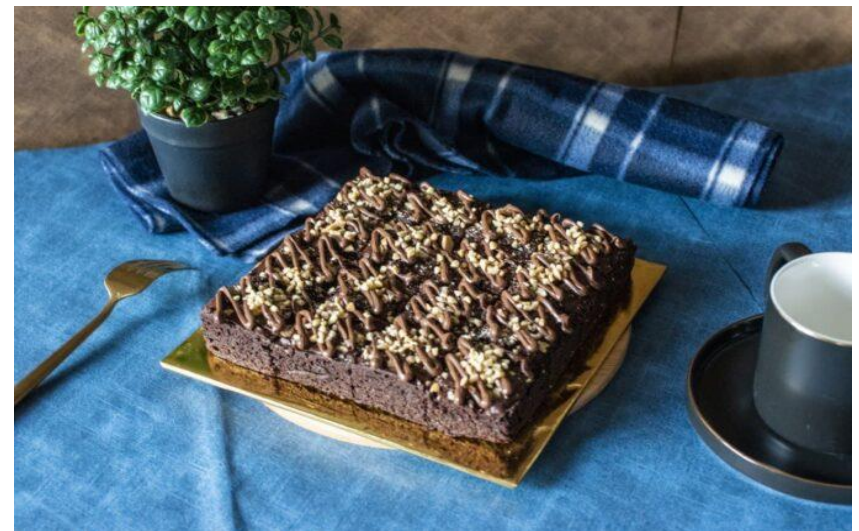

Brownies Mix Nuts RM40.00